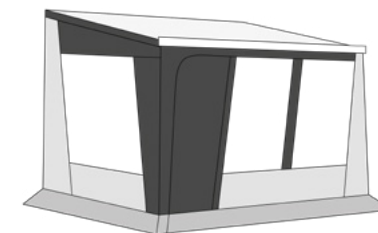

Caravans and motorhomes

Height from 230 to 255 cm

Removable by panels

Mosquito net on each side

To fit canopies:

FIAMMA: F45

THULE: 5003, 5002, 4900 or Prostor,
350 or 400 cm long. One height only
covering a range from 230 to 255 cm

To fit caravans and low motorhomes (height range
from 230 to 255 cm).

The side and front panels of this model
are connected with a zip, so it can be dismantled in parts,
leaving only one of the panels.

The front panel is one piece of 350 or 400 cm.

Venecia

350-400

Available colors

Light and dark grey

Curtains included
7 White