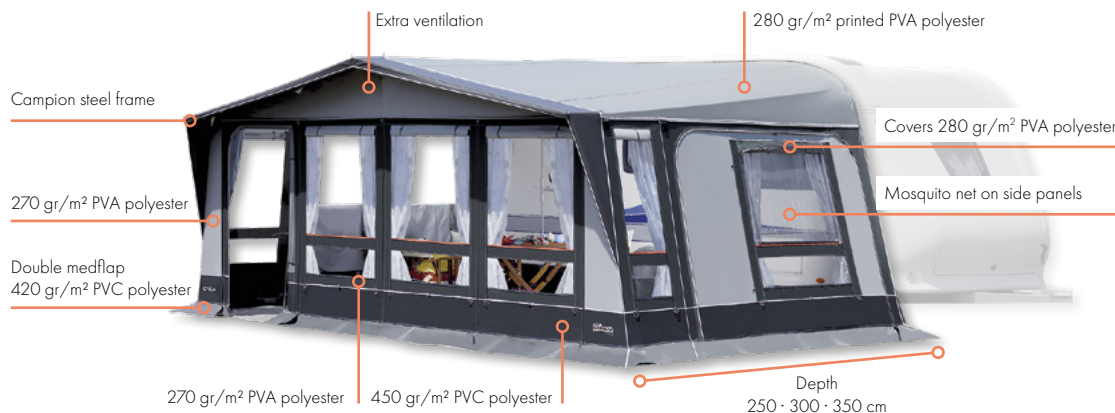

Suitable for caravans

Built in PVA polyester

Campion galvanized steel frame 25/22 mm

Sizes from S (786 cm) to ZZ (1235 cm)

Depth 250-300-350 cm + 30 cm canopy

Zip down covers

Mosquito net on each side

Ventilation on the front

Double mudflap

Available in three versions: standard in 250 cm depth, with extra space in 300 cm and also in 350 cm. It is an attractive awning, with a new and refined design and an elegant combination of colors.

Available colors

Anthracite grey and light grey

Optional accessories

- Fibreglass frame (for Stela 250 and 300)
- Front sun canopy
- Velum (roof liner)
- Fix-On
- PVC polyester roof (for Stela 250 and 300)
- Verandah bars
- Annexe
- UNI storm straps

This model can be completely closed, since it has covers on the windows. It can also be used as a sunshade and, optionally, the panels can be installed as front and side balconies.

Curtains included 7 White