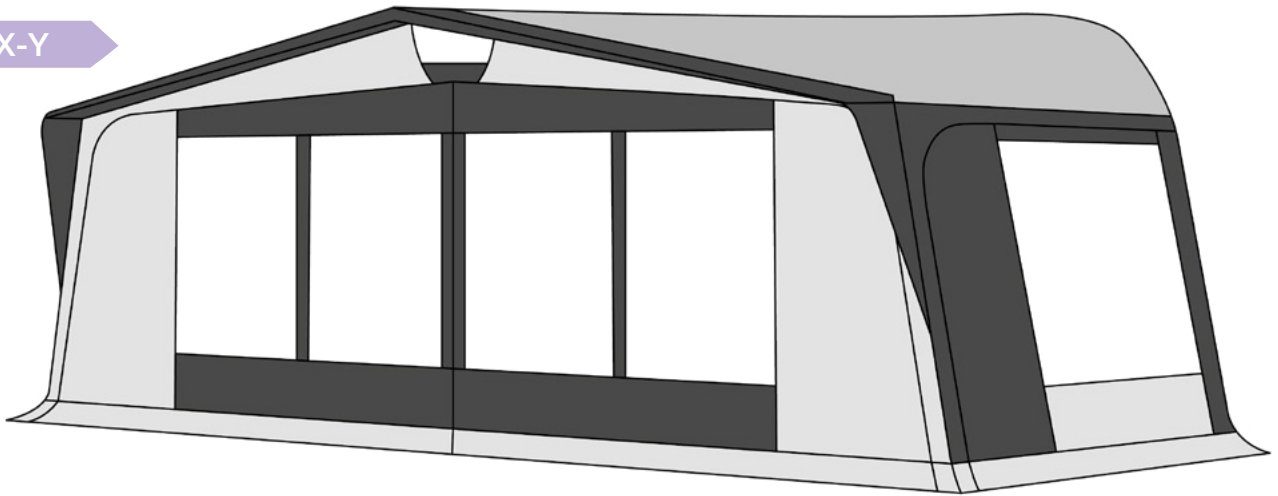

Sintra 250

R-S-T-U-V

W-X-Y

Technical data

Perimeters	710-1135	Roof material	Polyester PVC	Optional accessories	
Sizes	R S T U V W X Y	Roof color	Grey		
Frame	Steel	Wall material	Polyester PVC	Side verandah bar	
Fixing system	Hooks	Wall color	Light grey/anthracite	Standard room	•
Depth + canopy	250 + 30 cm	Awning skirt	Polyester PVC	Fix-On system	•
Removable front panel	2/3 panels	Mudflaps	Polyester PVC	Steel frame	Standard
Removable side panels	•	Number of doors	4 doors	Fibreglass frame	•
Side panel window	Removable	Curtains	#8 Marina	Double mudflap	•
Side panel mosquito net	•	Upper ventilation	•		