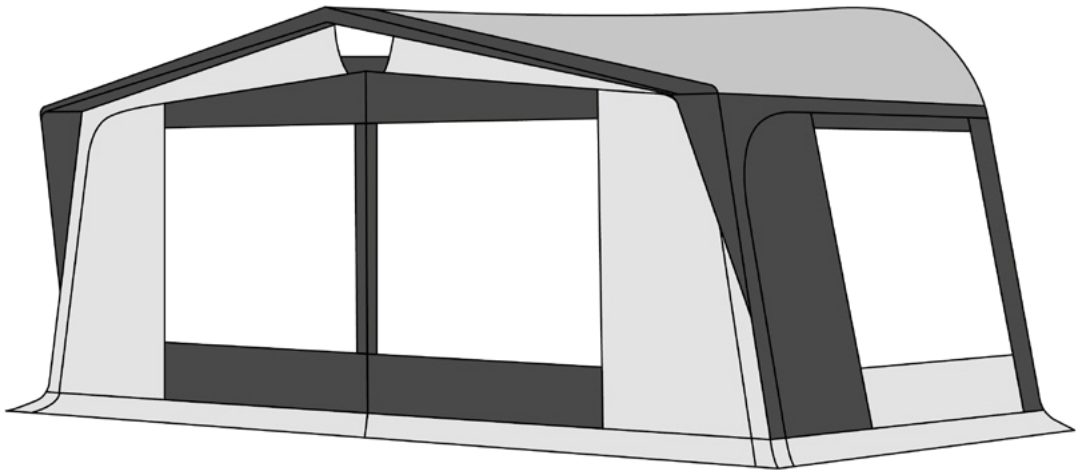

Sintra 250

R-S-T-U-V

W-X-Y

Technical data

Perimeters	710-1135	Roof material	Polyester PVC	Optional accessories	
Sizes	R S T U V W X Y	Roof color	Grey		
Frame	Steel	Wall material	Polyester PVC	Side verandah bar	
Fixing system	Hooks	Wall color	Light grey/anthracite	Standard room	•
Depth + canopy	250 + 30 cm	Awning skirt	Polyester PVC	Fix-On system	•
Removable front panel	2/3 panels	Mudflaps	Polyester PVC	Steel frame	Standard
Removable side panels	•	Number of doors	4 doors	Fibreglass frame	•
Side panel window	Removable	Curtains	#8 Marina	Double mudflap	•
Side panel mosquito net	•	Upper ventilation	•		