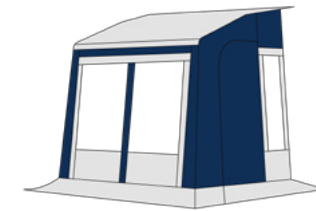

# Puigmal 250

Winter use

Built in PVC polyester

Champion galvanized steel frame 25/22 mm

Depth 180 cm

Double apex roof

Front covers

Extra ventilation on one side

Strong and compact winter awning, with reinforced structure and double apex roof. Of standard dimensions and for that reason only adaptable to caravans with the suitable dimensions (+/- 265 cm) of straight guide.

It is adaptable to any caravan because all the anchors are adjustable in height. The fixation of the sides to the caravan is made of rubber-foam that can be welded to any surface and reinforced by side legs.

A new ventilation screen is incorporated in the side panel. The front consists of a large fixed window. Each side has a door. The whole set is designed to ease a quick assembly and give an optimal service in the space-functionality relationship.