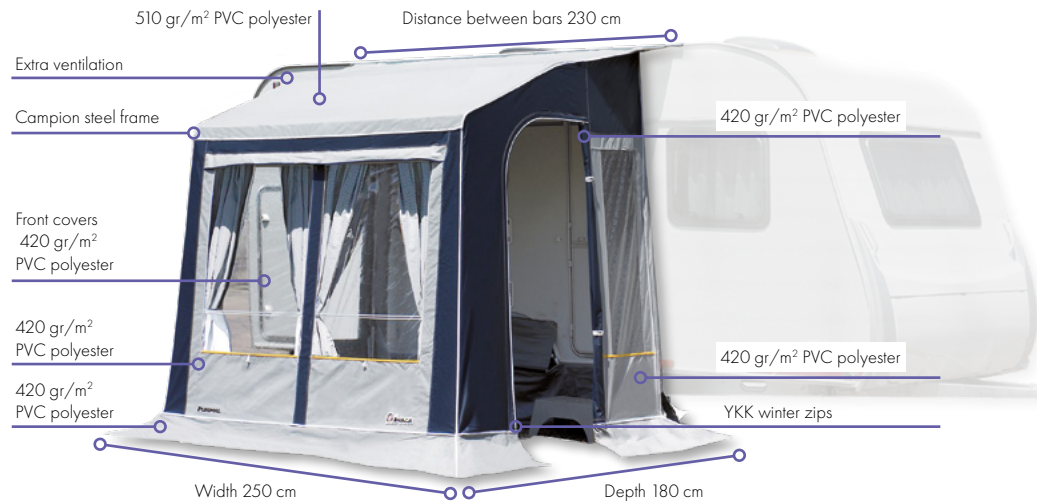

Available colors

Light grey and blue

Curtains included #2 Blue stars