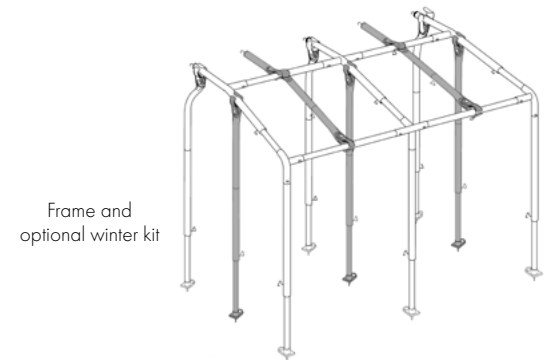

# Puigmal 250

Winter use

Built in PVC polyester

Champion galvanized steel frame 25/22 mm

Depth 180 cm

Double apex roof

Front covers

Extra ventilation on one side

Strong and compact winter awning, with reinforced structure and double apex roof. Of standard dimensions and for that reason only adaptable to caravans with the suitable dimensions (+/- 265 cm) of straight guide.

It is adaptable to any caravan because all the anchors are adjustable in height. The fixation of the sides to the caravan is made of rubber-foam that can be welded to any surface and reinforced by side legs.

A new ventilation screen is incorporated in the side panel. The front consists of a large fixed window. Each side has a door. The whole set is designed to ease a quick assembly and give an optimal service in the space-functionality relationship.