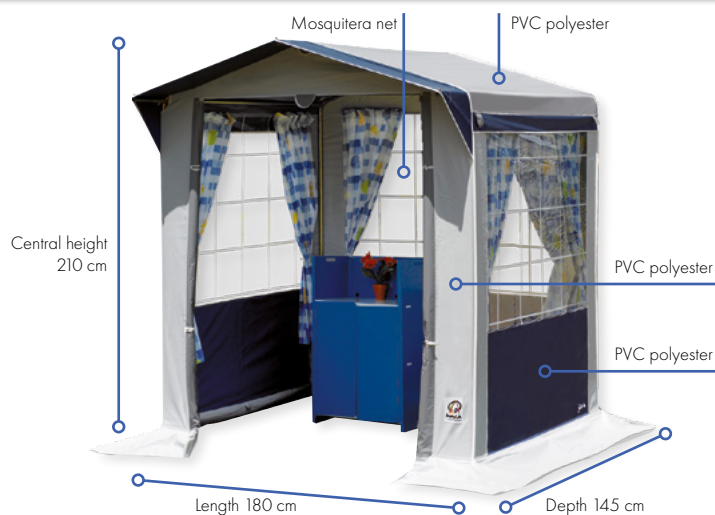

Optional accessories

- Carpets
- Hangers
- Lights
- Plastic matting

Curtains included
6 Blue squares