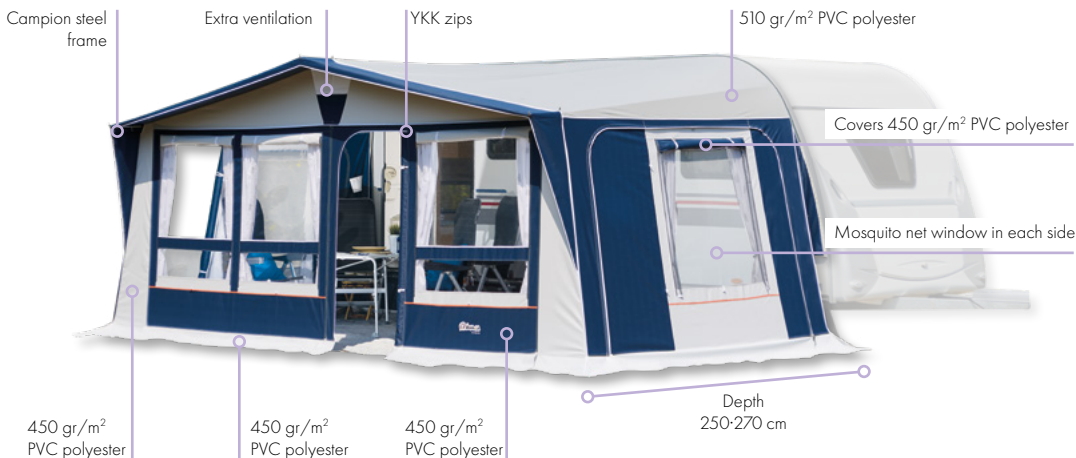

Curtains included
8 Marina