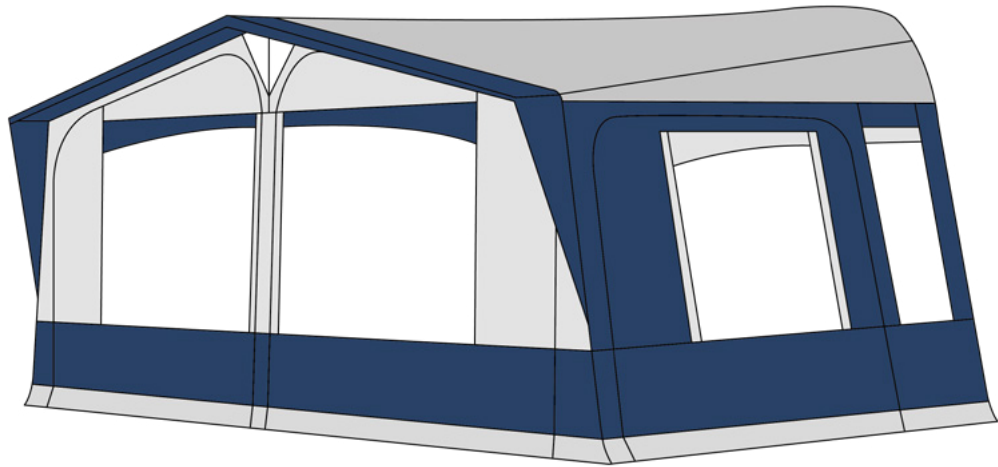

Fjord 300 azur

S-T-U-V

W-X-Y-Z-ZZ

Technical data

Perimeters	786-1235	Roof material	TenCate PVA	Optional accessories	
Sizes	S T U V W X Y Z - ZZ	Roof color	Grey	Front verandah bar	•
Frame	Steel	Wall material	Acrylic	Side verandah bar	•
Fixing system	Hooks	Wall color	Blue and light grey	Standard room	•
Depth + canopy	300 + 30 cm	Awning skirt	Polyester PVC	Annexes	•
Removable front panel	2 panels	Mudflaps	Polyester PVC	Fix-On system	•
Removable side panels	•	Number of doors	4 doors	Steel frame	Standard
Side panel window	Removable and fix	Curtains	#8 Whites	Fibreglass frame	•
Side panel mosquito net	•	Upper ventilation	•		