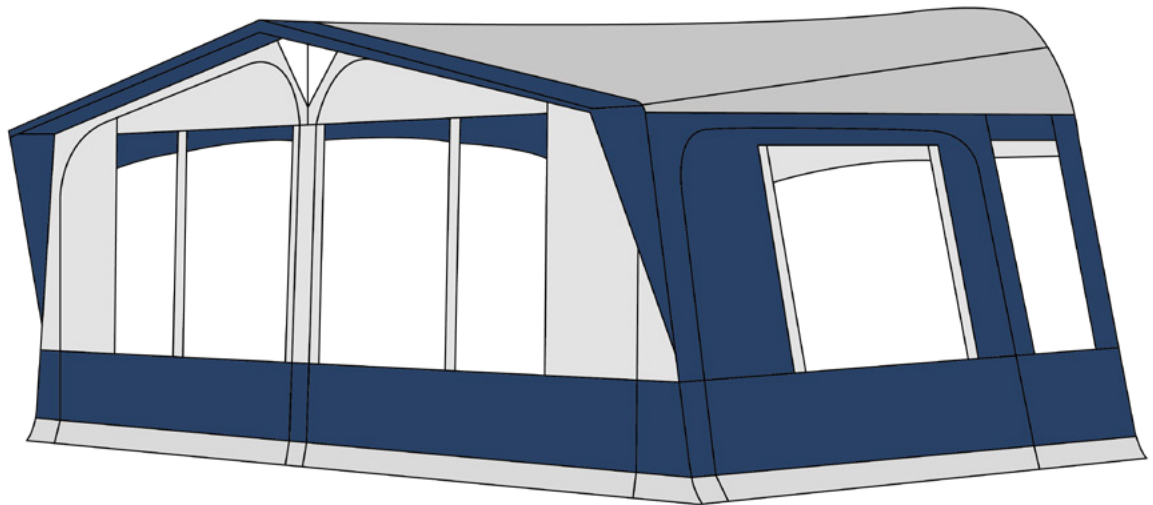

Fjord 300 azur

S-T-U-V

W-X-Y-Z-ZZ

Technical data

Perimeters	786-1235	Roof material	TenCate PVA	Optional accessories	
Sizes	S T U V W X Y Z - ZZ	Roof color	Grey	Front verandah bar	•
Frame	Steel	Wall material	Acrylic	Side verandah bar	•
Fixing system	Hooks	Wall color	Blue and light grey	Standard room	•
Depth + canopy	300 + 30 cm	Awning skirt	Polyester PVC	Annexes	•
Removable front panel	2 panels	Mudflaps	Polyester PVC	Fix-On system	•
Removable side panels	•	Number of doors	4 doors	Steel frame	Standard
Side panel window	Removable and fix	Curtains	#8 Whites	Fibreglass frame	•
Side panel mosquito net	•	Upper ventilation	•		