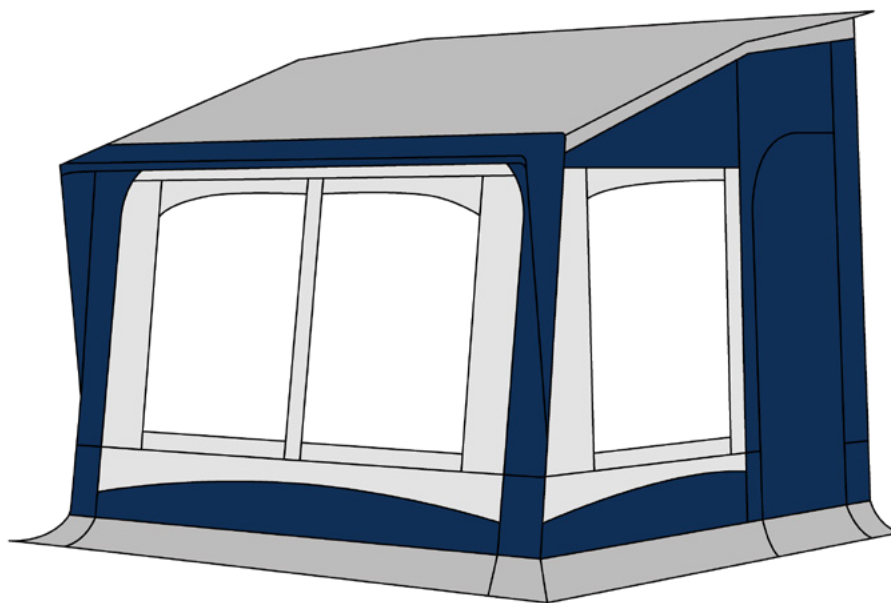

# Alpes 320-380-420 classic

320

380-420

## Technical data

|                         |                   |
|-------------------------|-------------------|
| Frame                   | Steel             |
| Fixing system           | Hooks             |
| Depth + canopy          | 240 + 20 cm       |
| Lenght                  | 320/380/420 cm    |
| Removable front panel   | 1/2 panels        |
| Side panel window       | Removable and fix |
| Side panel mosquito net | Right side panel  |
| Roof material           | Polyester PVA     |
| Roof color              | Grey              |

|                   |               |
|-------------------|---------------|
| Wall material     | Polyester PVA |
| Wall color        | Blue/grey     |
| Awning skirt      | Polyester PVC |
| Mudflaps          | Polyester PVC |
| Number of doors   | 2/4 doors     |
| Window covers     | •             |
| Curtains          | #2 Blue stars |
| Upper ventilation | Side panel    |