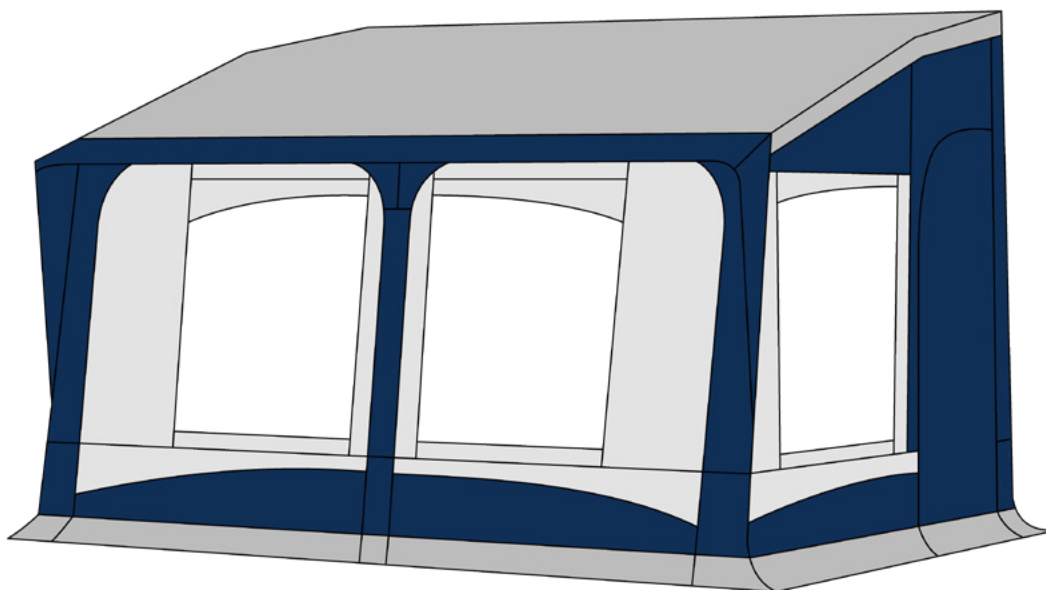

# Alpes 320-380-420 classic

320

380-420

## Technical data

|                         |                   |
|-------------------------|-------------------|
| Frame                   | Steel             |
| Fixing system           | Hooks             |
| Depth + canopy          | 240 + 20 cm       |
| Lenght                  | 320/380/420 cm    |
| Removable front panel   | 1/2 panels        |
| Side panel window       | Removable and fix |
| Side panel mosquito net | Right side panel  |
| Roof material           | Polyester PVA     |
| Roof color              | Grey              |

|                   |               |
|-------------------|---------------|
| Wall material     | Polyester PVA |
| Wall color        | Blue/grey     |
| Awning skirt      | Polyester PVC |
| Mudflaps          | Polyester PVC |
| Number of doors   | 2/4 doors     |
| Window covers     | •             |
| Curtains          | #2 Blue stars |
| Upper ventilation | Side panel    |