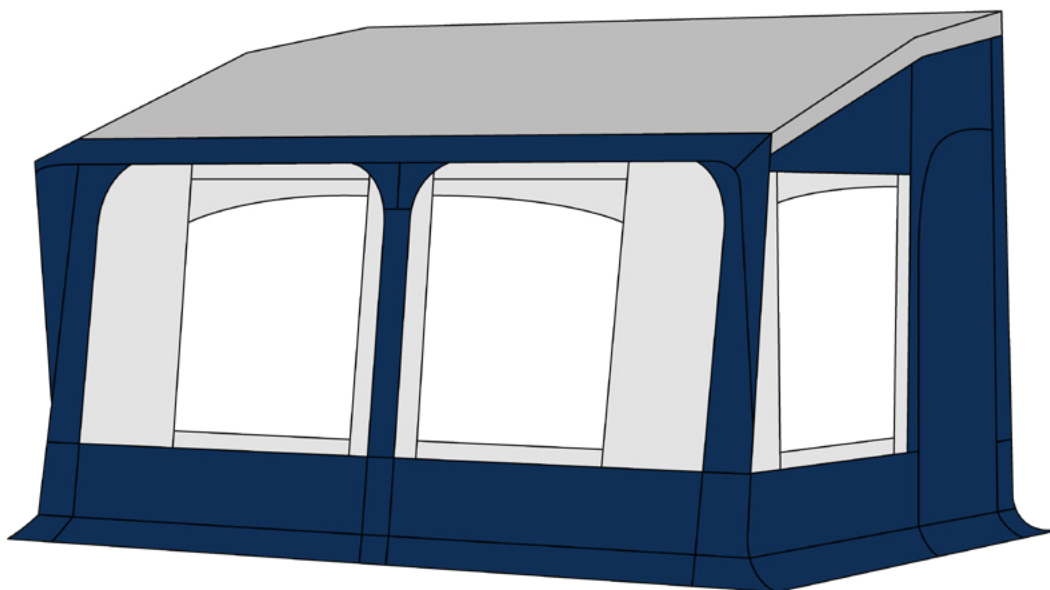

Alpes 320-380-420 azur

320

380-420

Technical data

Frame	Steel
Fixing system	Hooks
Depth + canopy	240 + 20 cm
Lenght	320/380/420 cm
Removable front panel	1/2 panels
Side panel window	Removable and fix
Side panel mosquito net	Right side panel
Roof material	Polyester PVA
Roof color	Grey

Wall material	Acrylic
Wall color	Blue/grey
Awning skirt	Polyester PVC
Mudflaps	Polyester PVC
Number of doors	2/4 doors
Window covers	•
Curtains	#2 Blue stars
Upper ventilation	Side panel

Optional accessories	
Front verandah bar	•
Fix-On system	•
Steel frame	Standard