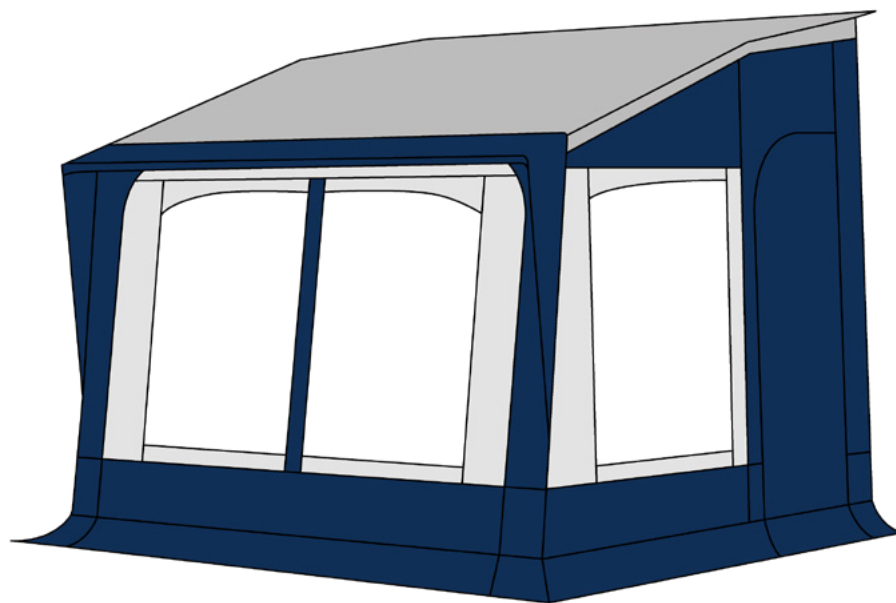

Alpes 320-380-420 azur

320

380-420

Technical data

Frame	Steel
Fixing system	Hooks
Depth + canopy	240 + 20 cm
Lenght	320/380/420 cm
Removable front panel	1/2 panels
Side panel window	Removable and fix
Side panel mosquito net	Right side panel
Roof material	Polyester PVA
Roof color	Grey

Wall material	Acrylic
Wall color	Blue/grey
Awning skirt	Polyester PVC
Mudflaps	Polyester PVC
Number of doors	2/4 doors
Window covers	•
Curtains	#2 Blue stars
Upper ventilation	Side panel

Optional accessories	
Front verandah bar	•
Fix-On system	•
Steel frame	Standard