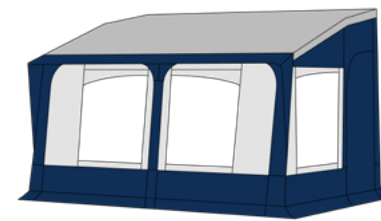

Alpes 420 AZUR

Available colors

Light grey and blue