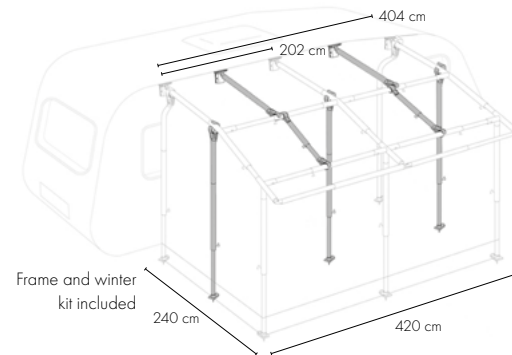

Alpes 420 AZUR

Available colors

Light grey and blue