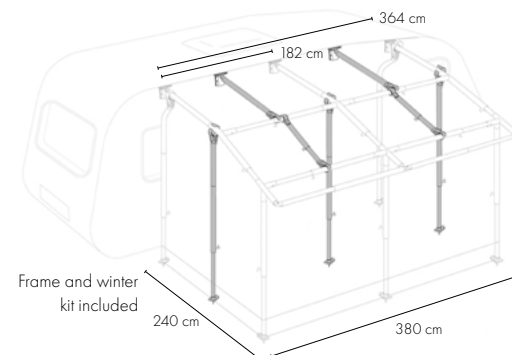

Alpes 380 CLASSIC

Frame and winter kit included

Available colors

Light grey and blue