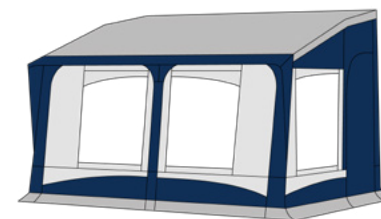

Winter use

Built in PVA polyester

Campion galvanized steel frame 25 mm

Depth 240 cm + 20 cm canopy

Zip down covers

Mosquito net on each side

Extra ventilation on one side

This awning has a roof with a double apex and reinforced seams. It is very strong and with a harmonious design. This is a universal awning and may be adapted to most types of caravan, since the fixing system are adjustable in height. The fixing system to the caravan consists of foam filled pads and Fix-On system adaptable to any surface and it is reinforce with side legs.

The only requirement is that your caravan has enough straight awning channel for the correct fitting of the porch. The winter reinforcement kit (optional) is recommended when the awning is used in areas with snow and rough weather.

The front panel has two large fixed windows. It may be removed and may also be used as a verandah. Each side panel has a door and a window (on the right panel it may be rolled up and has a mosquito net).

Alpes 380 CLASSIC

Frame and winter kit included

Available colors

Light grey and blue

Optional accessories

- Velum (roof liner)
- Fix-On
- Front verandah bar
- Reinforcing poles

Curtains included #2 Blue stars